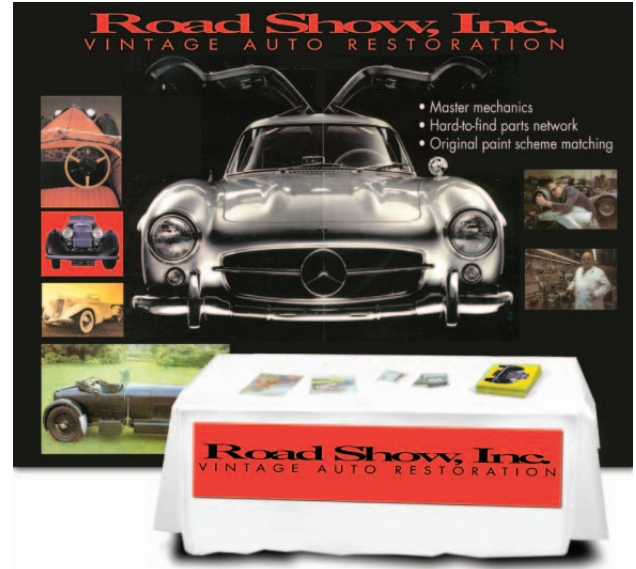

Booth banner backdrop and table banner.

traffic builder: high visibility—oversized and can't be missed

brand identifier: customize with your logo and message to promote your brand

extremely durable and portable: use them where you need them—at trade shows, the office, special events and more

versatile: conform easily to virtually any booth or display

one-stop-shopping: easy to order with your booth package or add on later and they're delivered right to your booth on site

CHECK OUT WWW.EZIMPACT.COM TO SEE HIGH IMPACT BOOTH BANNERS