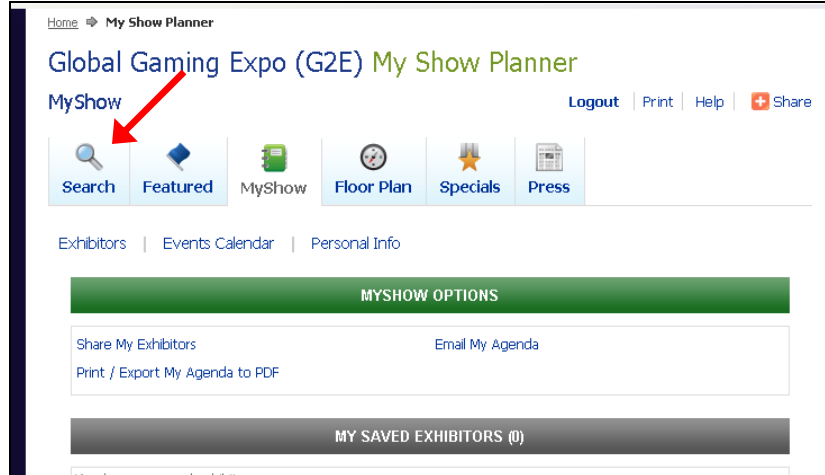

Company/Organization

City

State/Province

Country

Save time. Share your e-mail with exhibitors you add to your agenda to receive product information from them before the show.

→

[CREATE ACCOUNT](#)

Adding Exhibitors to My G2E Show Planner:

Once you have created your account, click the Exhibitor Search link at the top of the My G2E Show Planner screen to begin building your My G2E Show Planner personalized list.

Type in the name of an exhibitor you are looking for, choose to browse exhibitor name by letter or view all exhibitors by clicking “Show All.” You can also search for exhibitors by product category by typing the product into the search box or using the “Find Exhibitors by Products” drop down menu.

Simply click the plus sign next to exhibitors you are interested in. The + will turn into a checkmark to indicate they have been added to your My G2E Show Planner.

Browse Exhibitor Name by Letter

[A](#) [B](#) [C](#) [D](#) [E](#) [F](#) [G](#) [H](#) [I](#) [J](#) [K](#) [L](#) [M](#) [N](#) [O](#) [P](#) [Q](#) [R](#) [S](#) [T](#) [U](#) [V](#) [W](#) [X](#) [Y](#) [Z](#) [Show All](#)